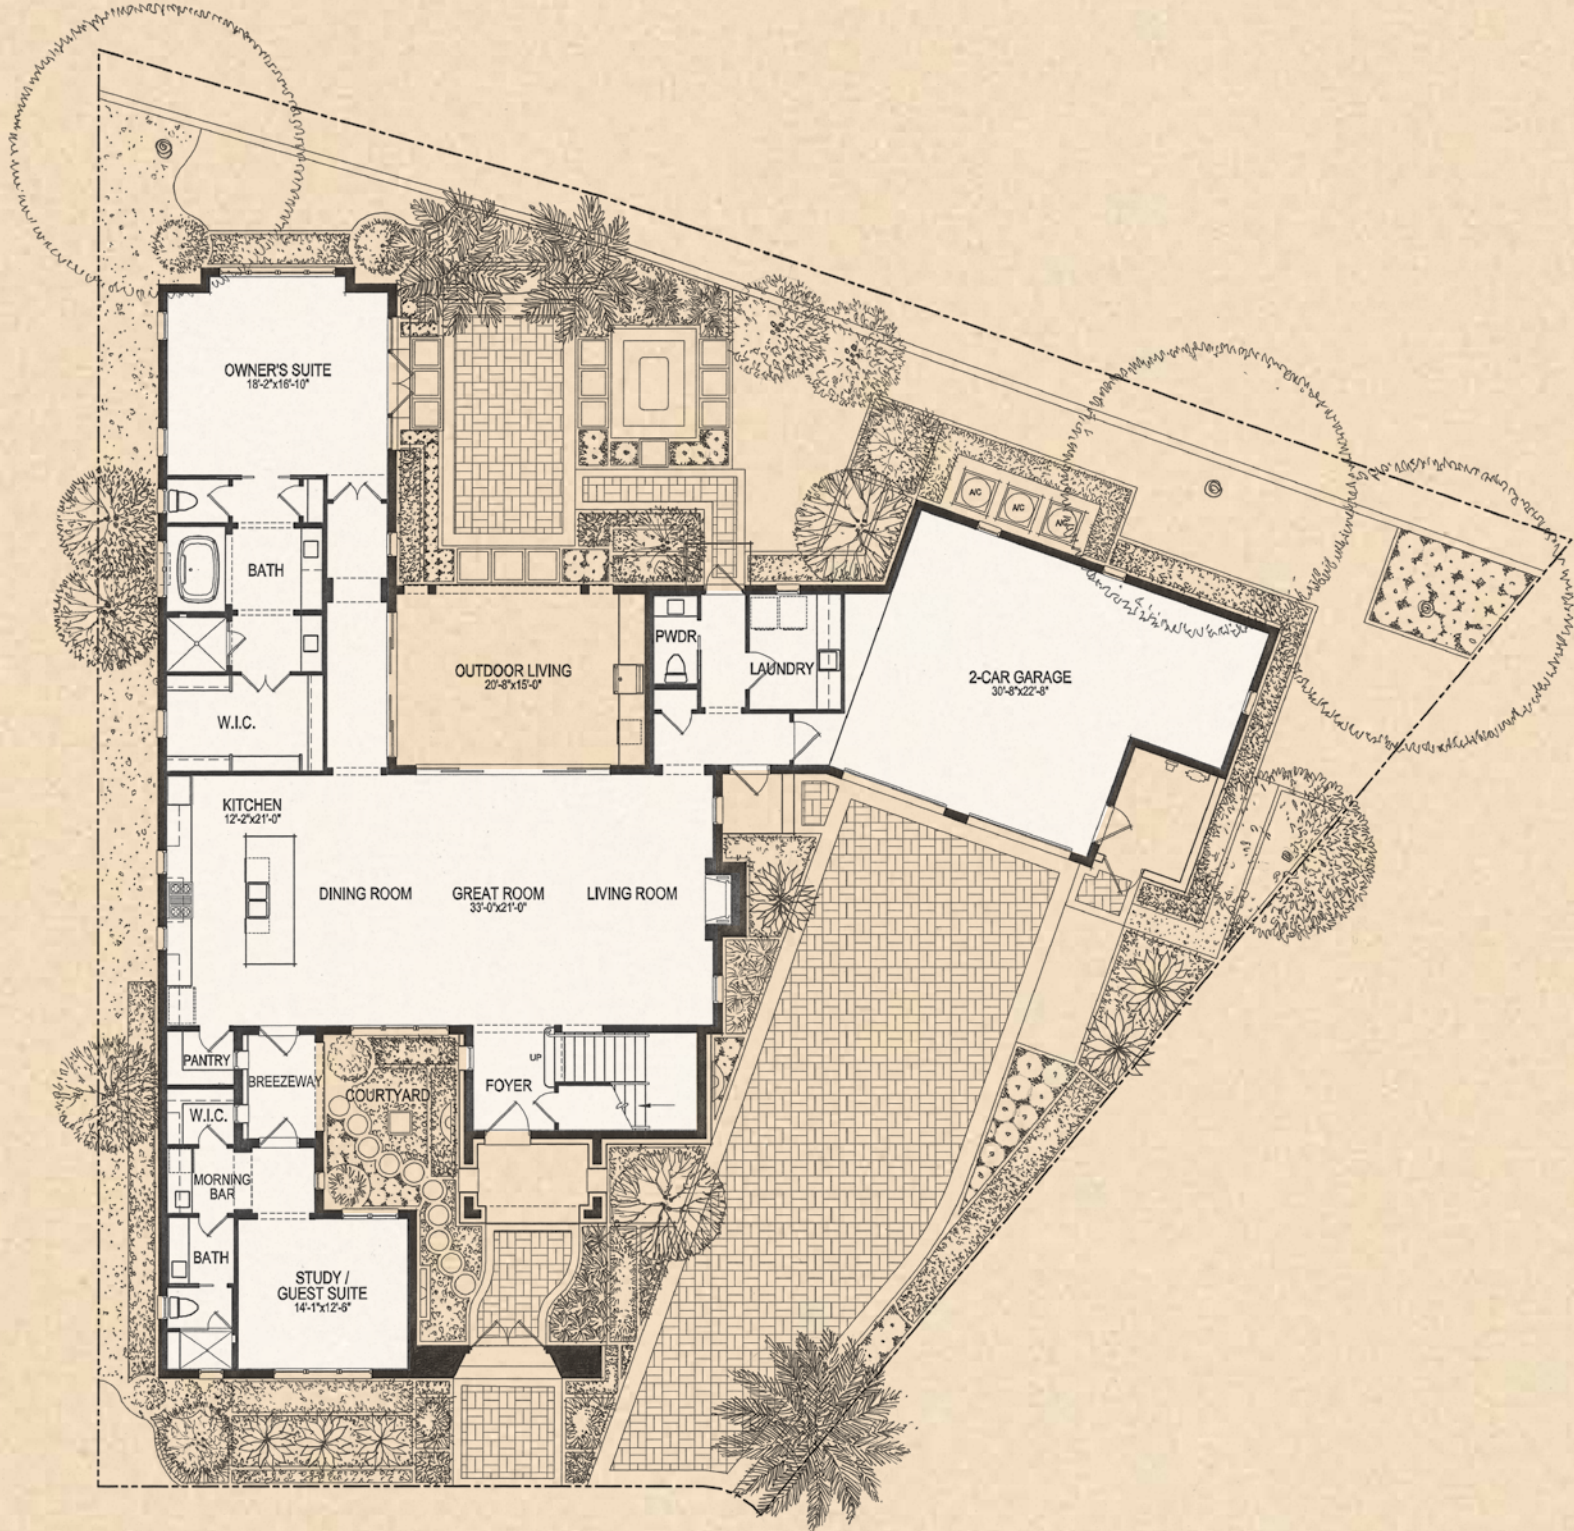

GOLDEN OAK

At WALT DISNEY World Resort

BELLINI

FIRST FLOOR

SECOND FLOOR

First Floor A/C Living	2,705
Second Floor A/C Living	1,100

Total A/C Living 3,805 Sq. Ft.

2 Car Garage w/ Storage 713

Outdoor Living 310

Total Square Feet 4,828 Sq. Ft.

SECOND FLOOR LOCATION

BELLINI

Lot No. 29A

CAHILL