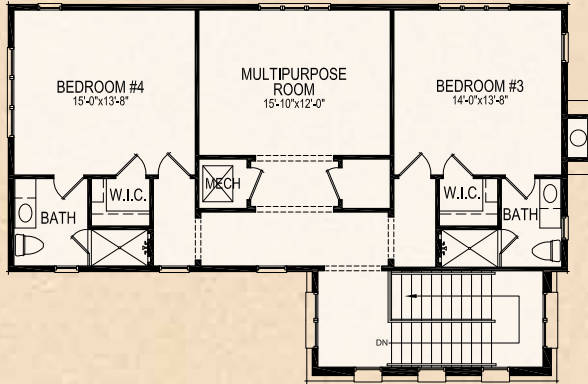

GOLDEN OAK

At WALT DISNEY World Resort

BELLINI

FIRST FLOOR

SECOND FLOOR

First Floor A/C Living	2,705
Second Floor A/C Living	1,100

Total A/C Living 3,805 Sq. Ft.

2 Car Garage w/ Storage 713

Outdoor Living 310

Total Square Feet 4,828 Sq. Ft.

SECOND FLOOR LOCATION

BELLINI

Lot No. 29A

CAHILL